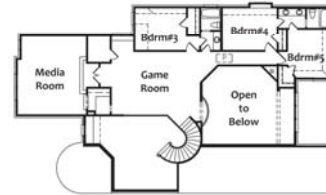

Nicolas

4,242 Square Feet
4 Bedrooms 3.5 Baths
$448,900