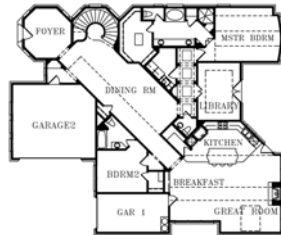

First Floor