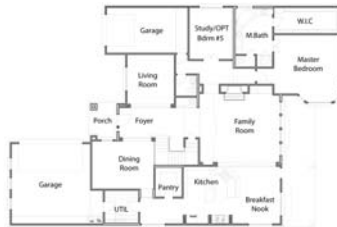

First Floor