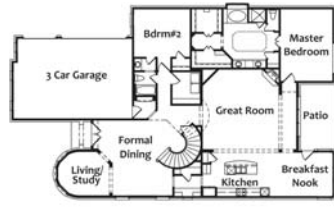

First Floor - Alternate Floorplans Available