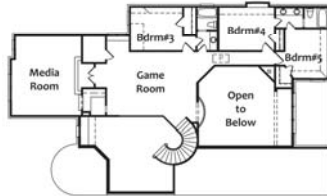

Nicolas

4,131 Square Feet
4 Bedrooms 3.5 Baths
$303,990