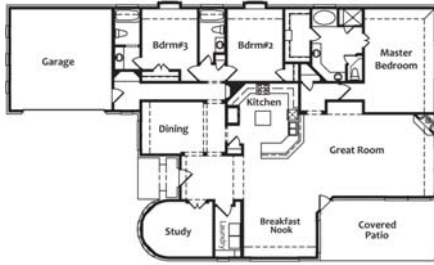

First Floor - Alternate Floorplans Available