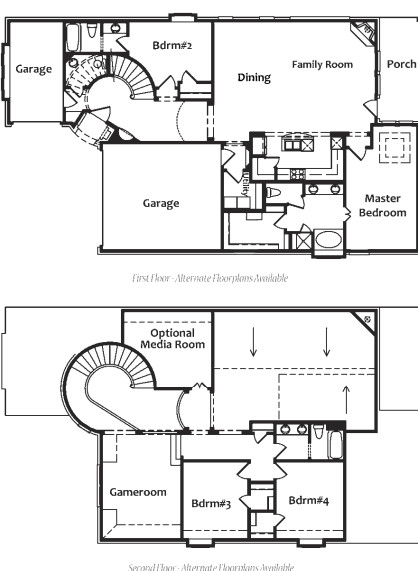

Quintin

2,820 Square Feet
4 Bedrooms 4.5 Baths
$243,990