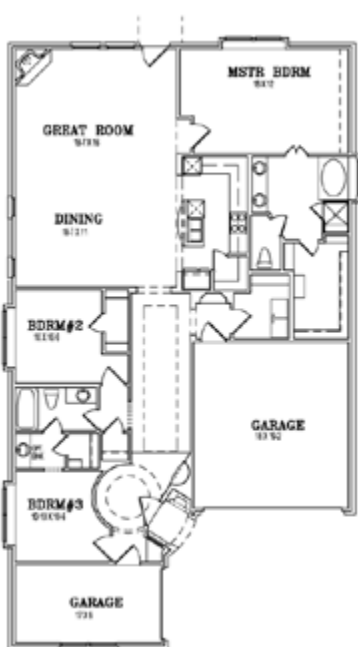

## FLOOR PLANS

### Seraphim

1,813 Square Feet  
3 Bedrooms 2 Baths  
**\$198,990**

### Alexandra

1,832 Square Feet  
3 Bedrooms 2 Baths  
**\$201,990**

### Madeline

1,900 Square Feet  
3 Bedroom 2 Baths  
**\$222,990**