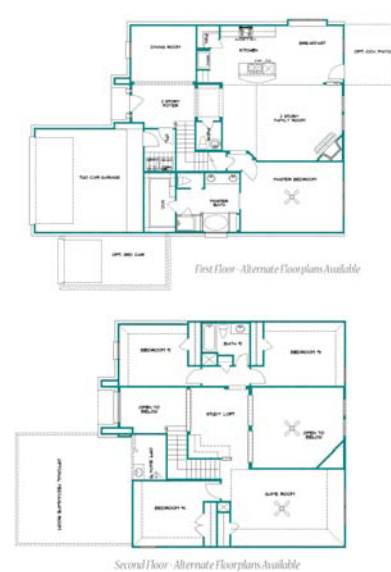

Pisces

3,445 Square Feet
4 Bedrooms 3.5 Baths
$265,990