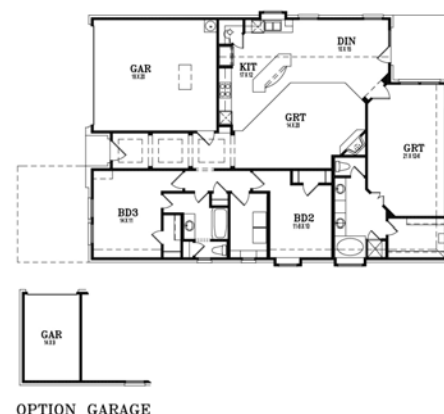

Madeline

1,900 Square Feet
3 Bedroom 2 Baths
$222,990