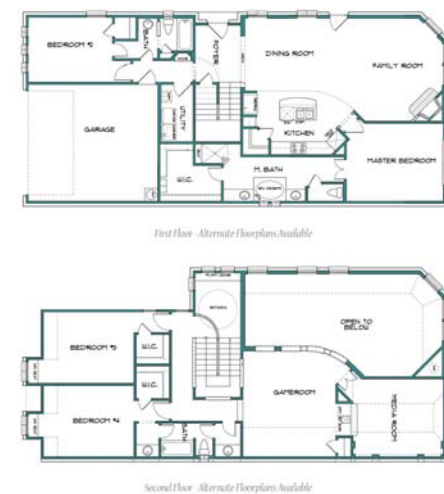

## FLOOR PLANS

### Madeline

1,900 Square Feet  
3 Bedroom 2 Baths  
**\$222,990**

### Pisces

3,445 Square Feet  
4 Bedrooms 3.5 Baths  
**\$265,990**

### Spencer

2,812 Square Feet  
4 Bedrooms 3 Baths  
**Sold Out**

For more information, please contact:

Brad Roberts  
817-683-8858

Brad@InnovationBuilders.com

[www.InnovationBuilders.com](http://www.InnovationBuilders.com)